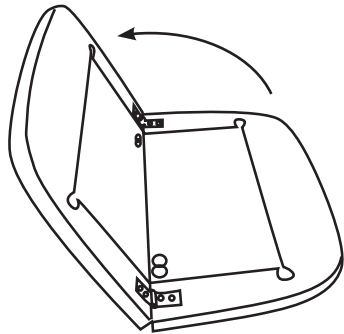

instructions

Stage, Desk

Fabric size: 151 x 118 cm
4' 11.4" x 3' 10.5"

↑
Velcro Tape Hook,
exterior side

↑
Velcro Tape Loop,
interior side

Unlock

Turn 180°

Lock