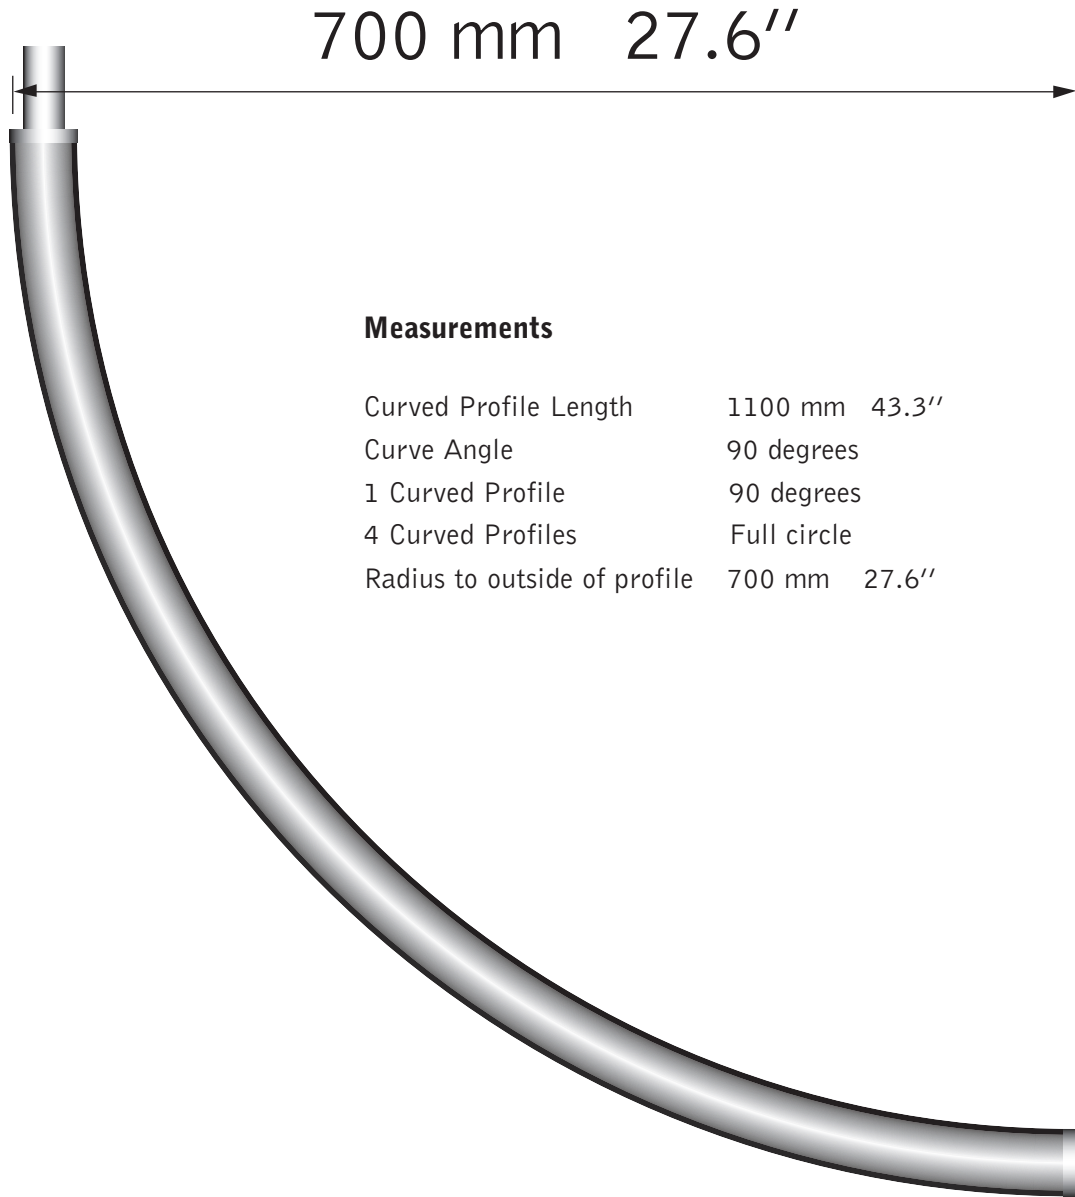

# specifications

Stage curved 90°

## Measurements

Curved Profile Length	1100 mm 43.3''
Curve Angle	90 degrees
1 Curved Profile	90 degrees
4 Curved Profiles	Full circle
Radius to outside of profile	700 mm 27.6''