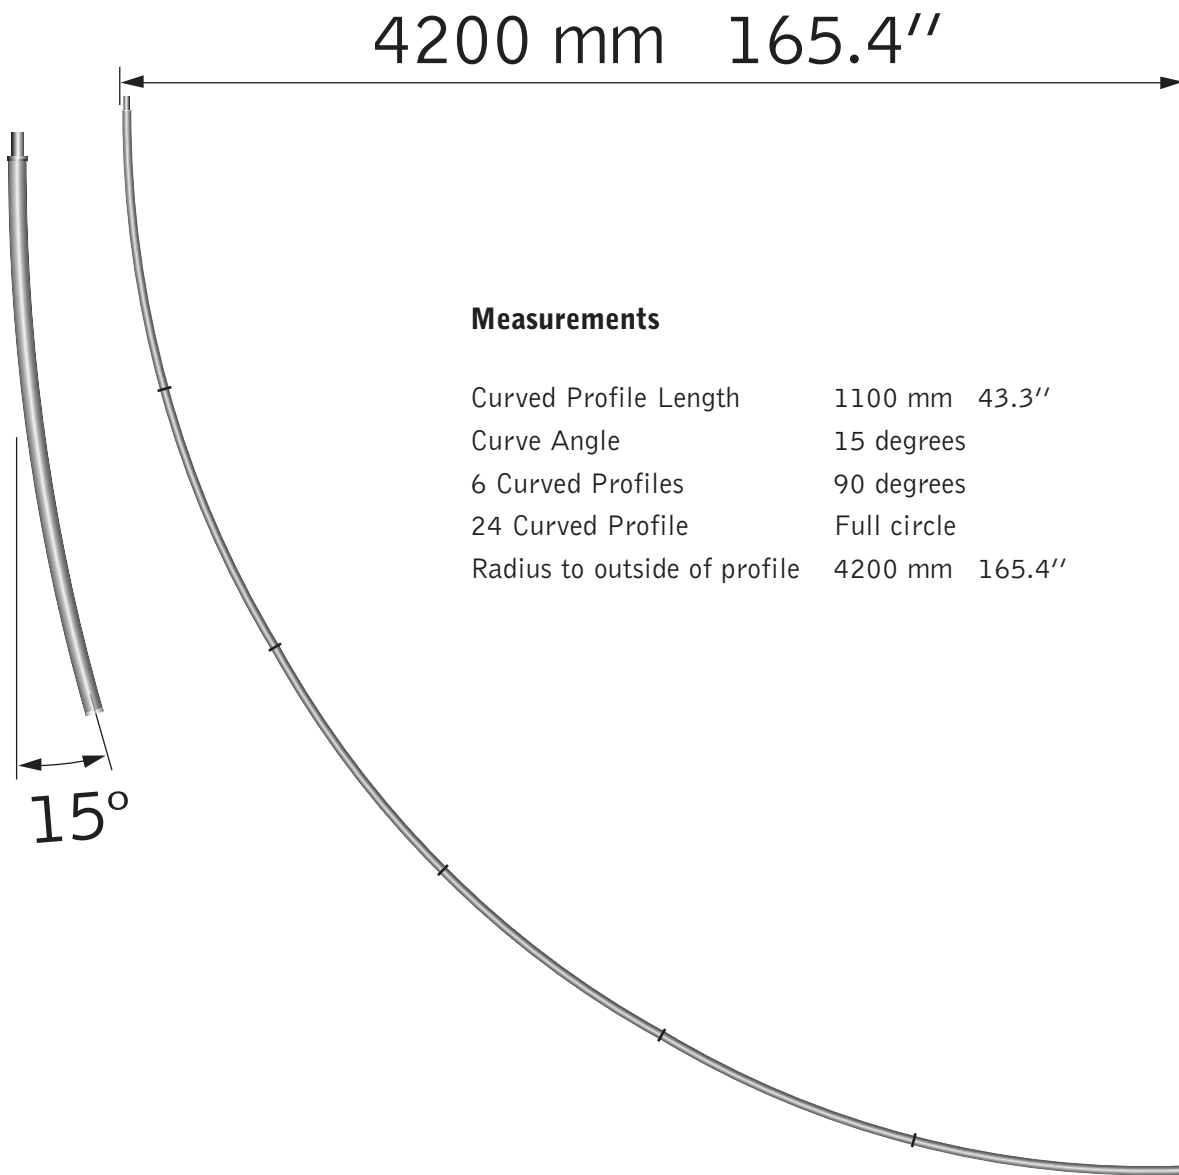

specifications

Stage curved 15°

Measurements

Curved Profile Length	1100 mm	43.3''
Curve Angle	15 degrees	
6 Curved Profiles	90 degrees	
24 Curved Profile	Full circle	
Radius to outside of profile	4200 mm	165.4''