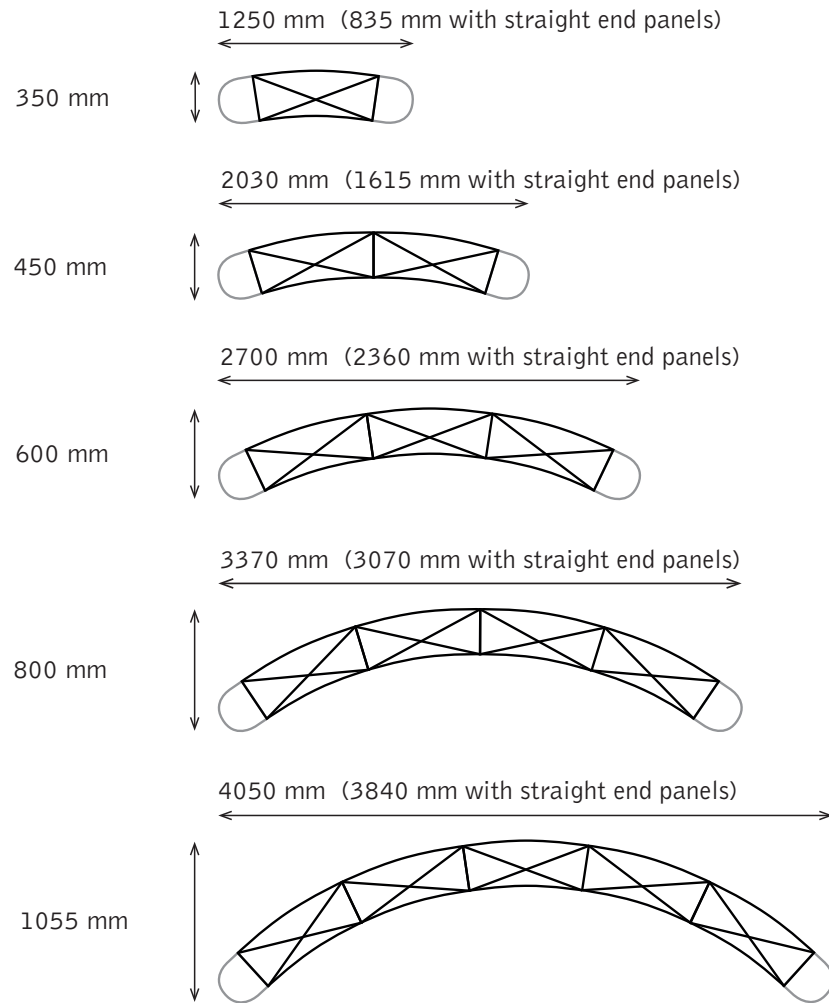

specifications

Max - Footprints

Height 2300 mm