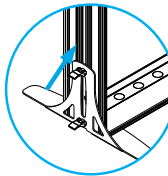

instructions

LightScape – Set up manual

H: 250CM

H: 200CM