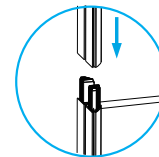

instructions

LightScape – Set up manual

H: 250CM

H: 200CM