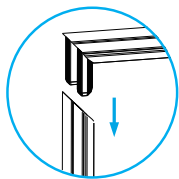

instructions

LightScape – Set up manual

H: 250CM

H: 200CM