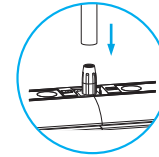

instructions

LightScape – Set up manual

H: 250CM

H: 200CM