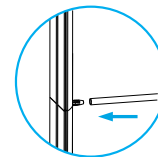

instructions

LightScape – Set up manual

H: 250CM

H: 200CM