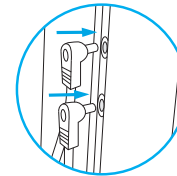

instructions

LightScape – Set up manual

H: 250CM

H: 200CM