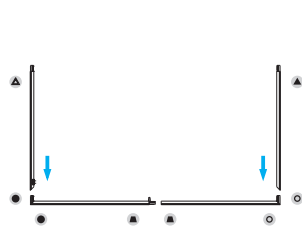

instructions

LightScape – Set up manual

H: 250CM

H: 200CM