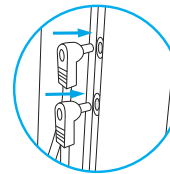

instructions

LightScape – Set up manual

H: 250CM

H: 200CM