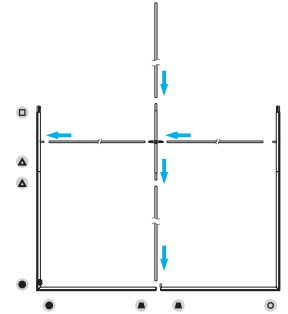

instructions

LightScape – Set up manual

H: 250CM

H: 200CM