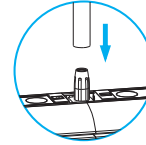

instructions

LightScape – Set up manual

H: 250CM

H: 200CM