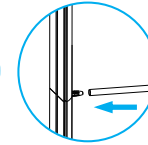

instructions

LightScape – Set up manual

H: 250CM

H: 200CM