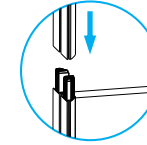

instructions

LightScape – Set up manual

H: 250CM

H: 200CM