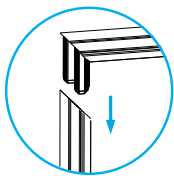

instructions

LightScape – Set up manual

H: 250CM

H: 200CM