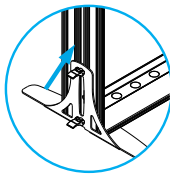

instructions

LightScape – Set up manual

H: 250CM

H: 200CM