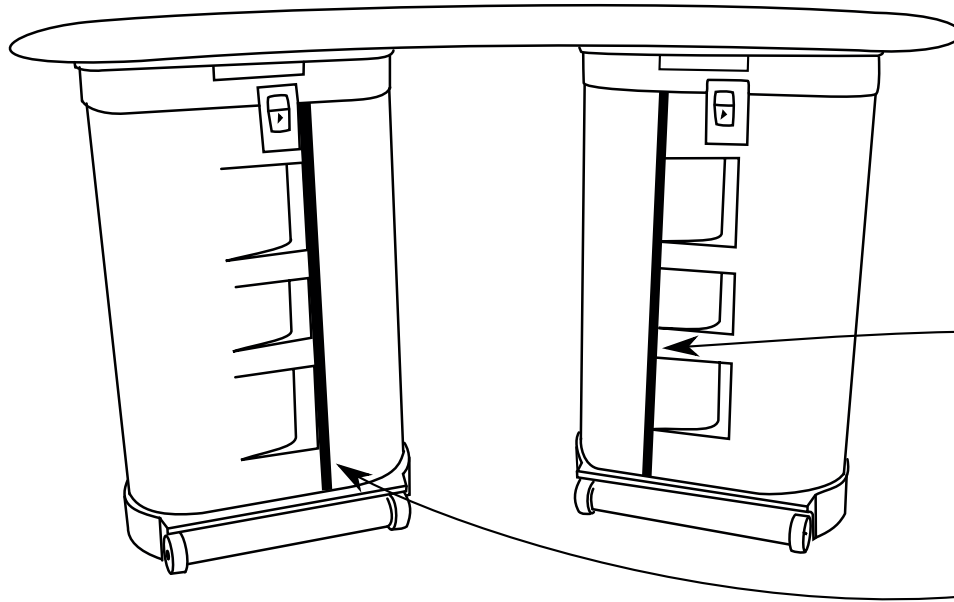

# specifications

Network – All-in-One double desk top

Place velcro strips here

Tip: we use 3M's velcro:  
SJ3540 25mmx50m