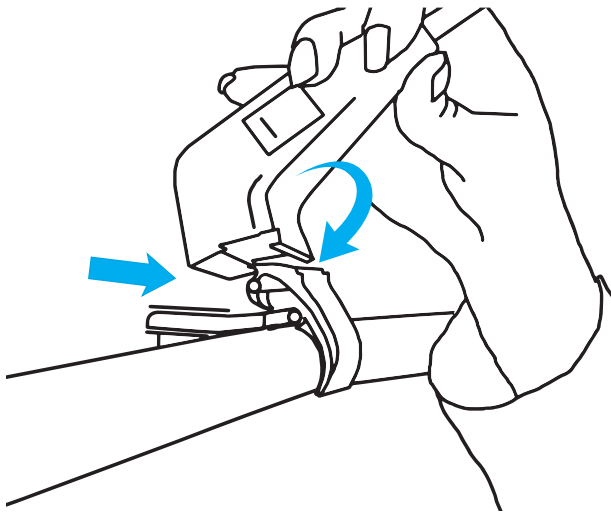

instructions

MaxiLight & I-Lite – Set up manual for Stage & Scene

You can also see the setup manual on YouTube

Held by gravity
NO "Click"!