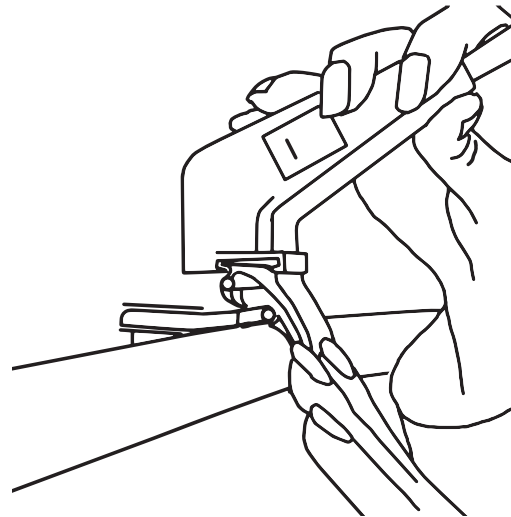

instructions

MaxiLight & I-Lite – Set up manual for Stage & Scene

You can also see the setup manual on YouTube

Held by gravity
NO "Click"!