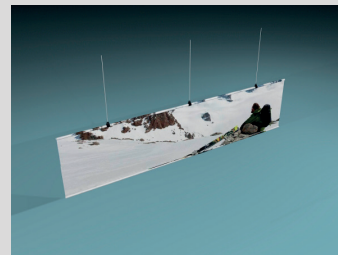

FOLD

FOLD

SEAM

SEAM

## Stage Hanging Straight

Visible size 4400x1500 mm

Artwork size 4500x1760 mm  
*(incl seam and bleed)*

*(You can adjust the height according  
to your needs)*

***NOTE: The template is in scale 10%***

SEAM