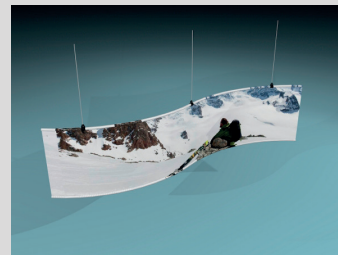

FOLD

FOLD

SEAM

SEAM

Stage Hanging S-shaped

Visible size 4400x1500 mm

Artwork size 4500x1760 mm
(incl seam and bleed)

*(You can adjust the height according
to your needs)*

NOTE: The template is in scale 10%

SEAM

SEAM

FOLD

FOLD