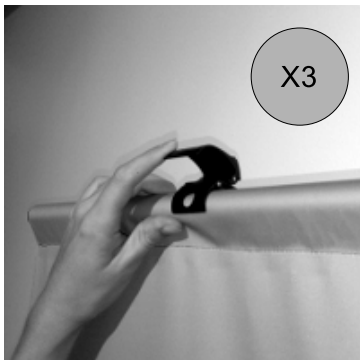

## Scene FoldUp - Set up manual

You can also see Scene FoldUp's setup manual on Youtube

Note: when attaching the horizontal profile make sure you insert the profile properly.

Revised September 2012

www.maxibit.com