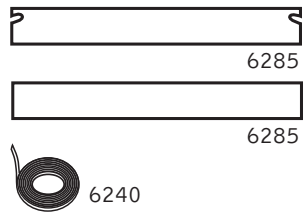

instructions

Network - mounting kit

NW-C

NW-S

NW End Panel