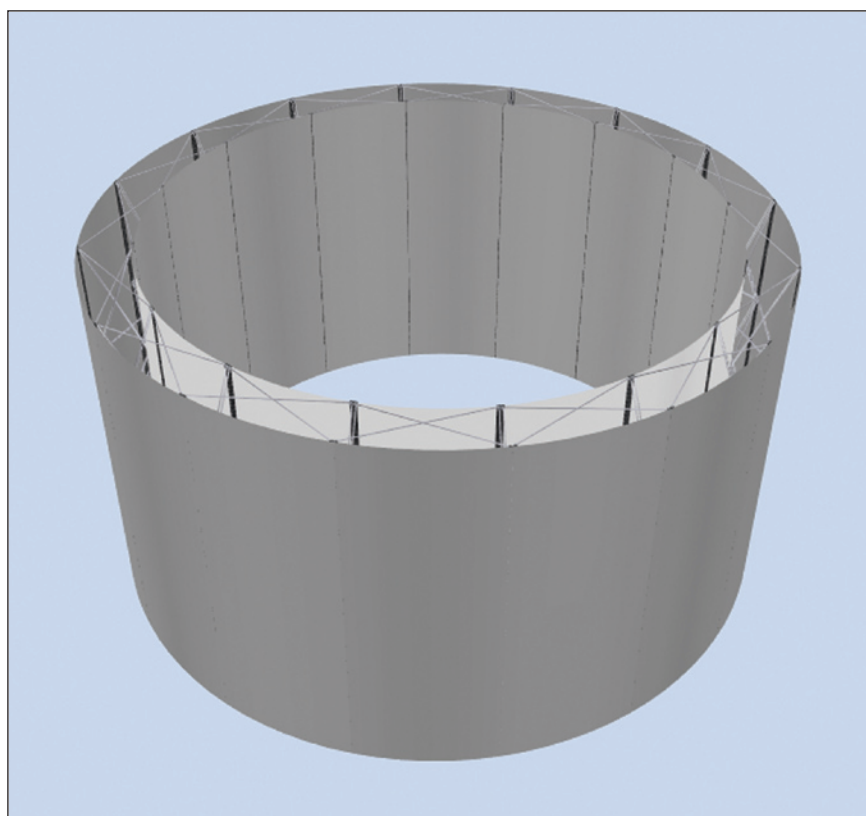

Specifications

Network – full circle

Measurements

Inner radius	1732 mm
Outer radius	2034 mm
Inner diameter	3464 mm
Outer diameter	4068 mm
Inner circumference	10880 mm
Outer circumference	12800 mm

www.maxibit.com