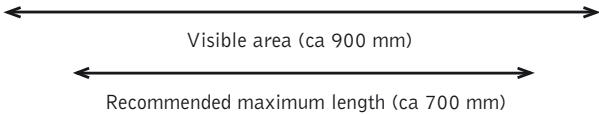

## LaunchPack – placing text on graphic panel

**LaunchPack desk 1930x950 mm (v2)**

To be able to view the logo/image fully from the front, place it in the center of the panel at maximum 700 mm width.

You can download the templates from our web site:  
[www.maxibit.com](http://www.maxibit.com). Go to tab "Tips for designers" and then to Templates.