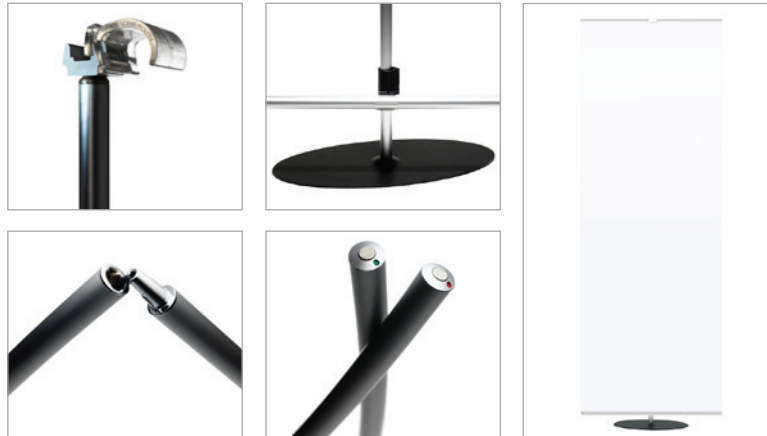

Scene FoldUp, Flexible fabrics

Specifications: Scene FoldUp

CONSTRUCTION
Alloyed aluminium profiles.

VARIATIONS:
Backdrop: Straight, Curved or Bit'a'Both (curved and straight)
Bannerstand: Straight

GRAPHIC MATERIAL:
Textile graphics

WIDTH:
Backdrop: each variation is 3 meters
Bannerstand: 75 cm

HEIGHT:
Backdrop/Bannerstand: 2,25 meters

WEIGHT:
Backdrop: 10 kg, Bannerstand: 4 kg
(all weights are complete with bag and graphic)

Footprints

Scene Oval Foot 40,8cm 16,1" 19,8cm 7,8"

Scene FoldUp Bannerstand 2209-0750 75cm 29,5"

What is Scene FoldUp?

Scene FoldUp is a selection of innovative fabric displays (backdrop and bannerstand) that are light and mobile. Making your next event stress-free, Scene FoldUp's backdrop uses the latest in fabric print to give you a flexible display that can be transported easy. Set up in minutes, you can have a curved, straight or Bit'a'Both backdrop that perfectly frames your booth. Used in tandem with the Scene FoldUp bannerstand, you will be able to present your latest campaign in style. Scene FoldUp is available is ready-to-deploy kits with LaunchPack. Ready, steady, go!

Why choose Scene FoldUp:

- Light weight and impressive size (3 x 2,25 meters)
- Easy to transport and simple to setup
- Ready to deploy kits that are perfect for public events, mobile campaigns and taste-testings
- Flexible shapes with the latest technology