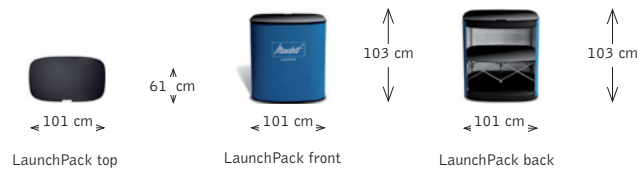

Footprints