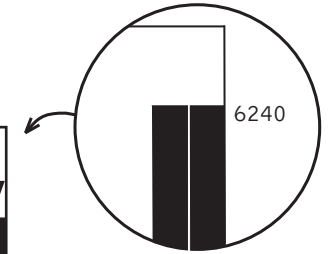

instructions

LaunchPack

6240

Graphic panel size: 193 x 96,5 cm

Recommendation for the graphic panel: Double-sided laminated paper (hot) final thickness 0.6 mm.

No space between
magnetic tape